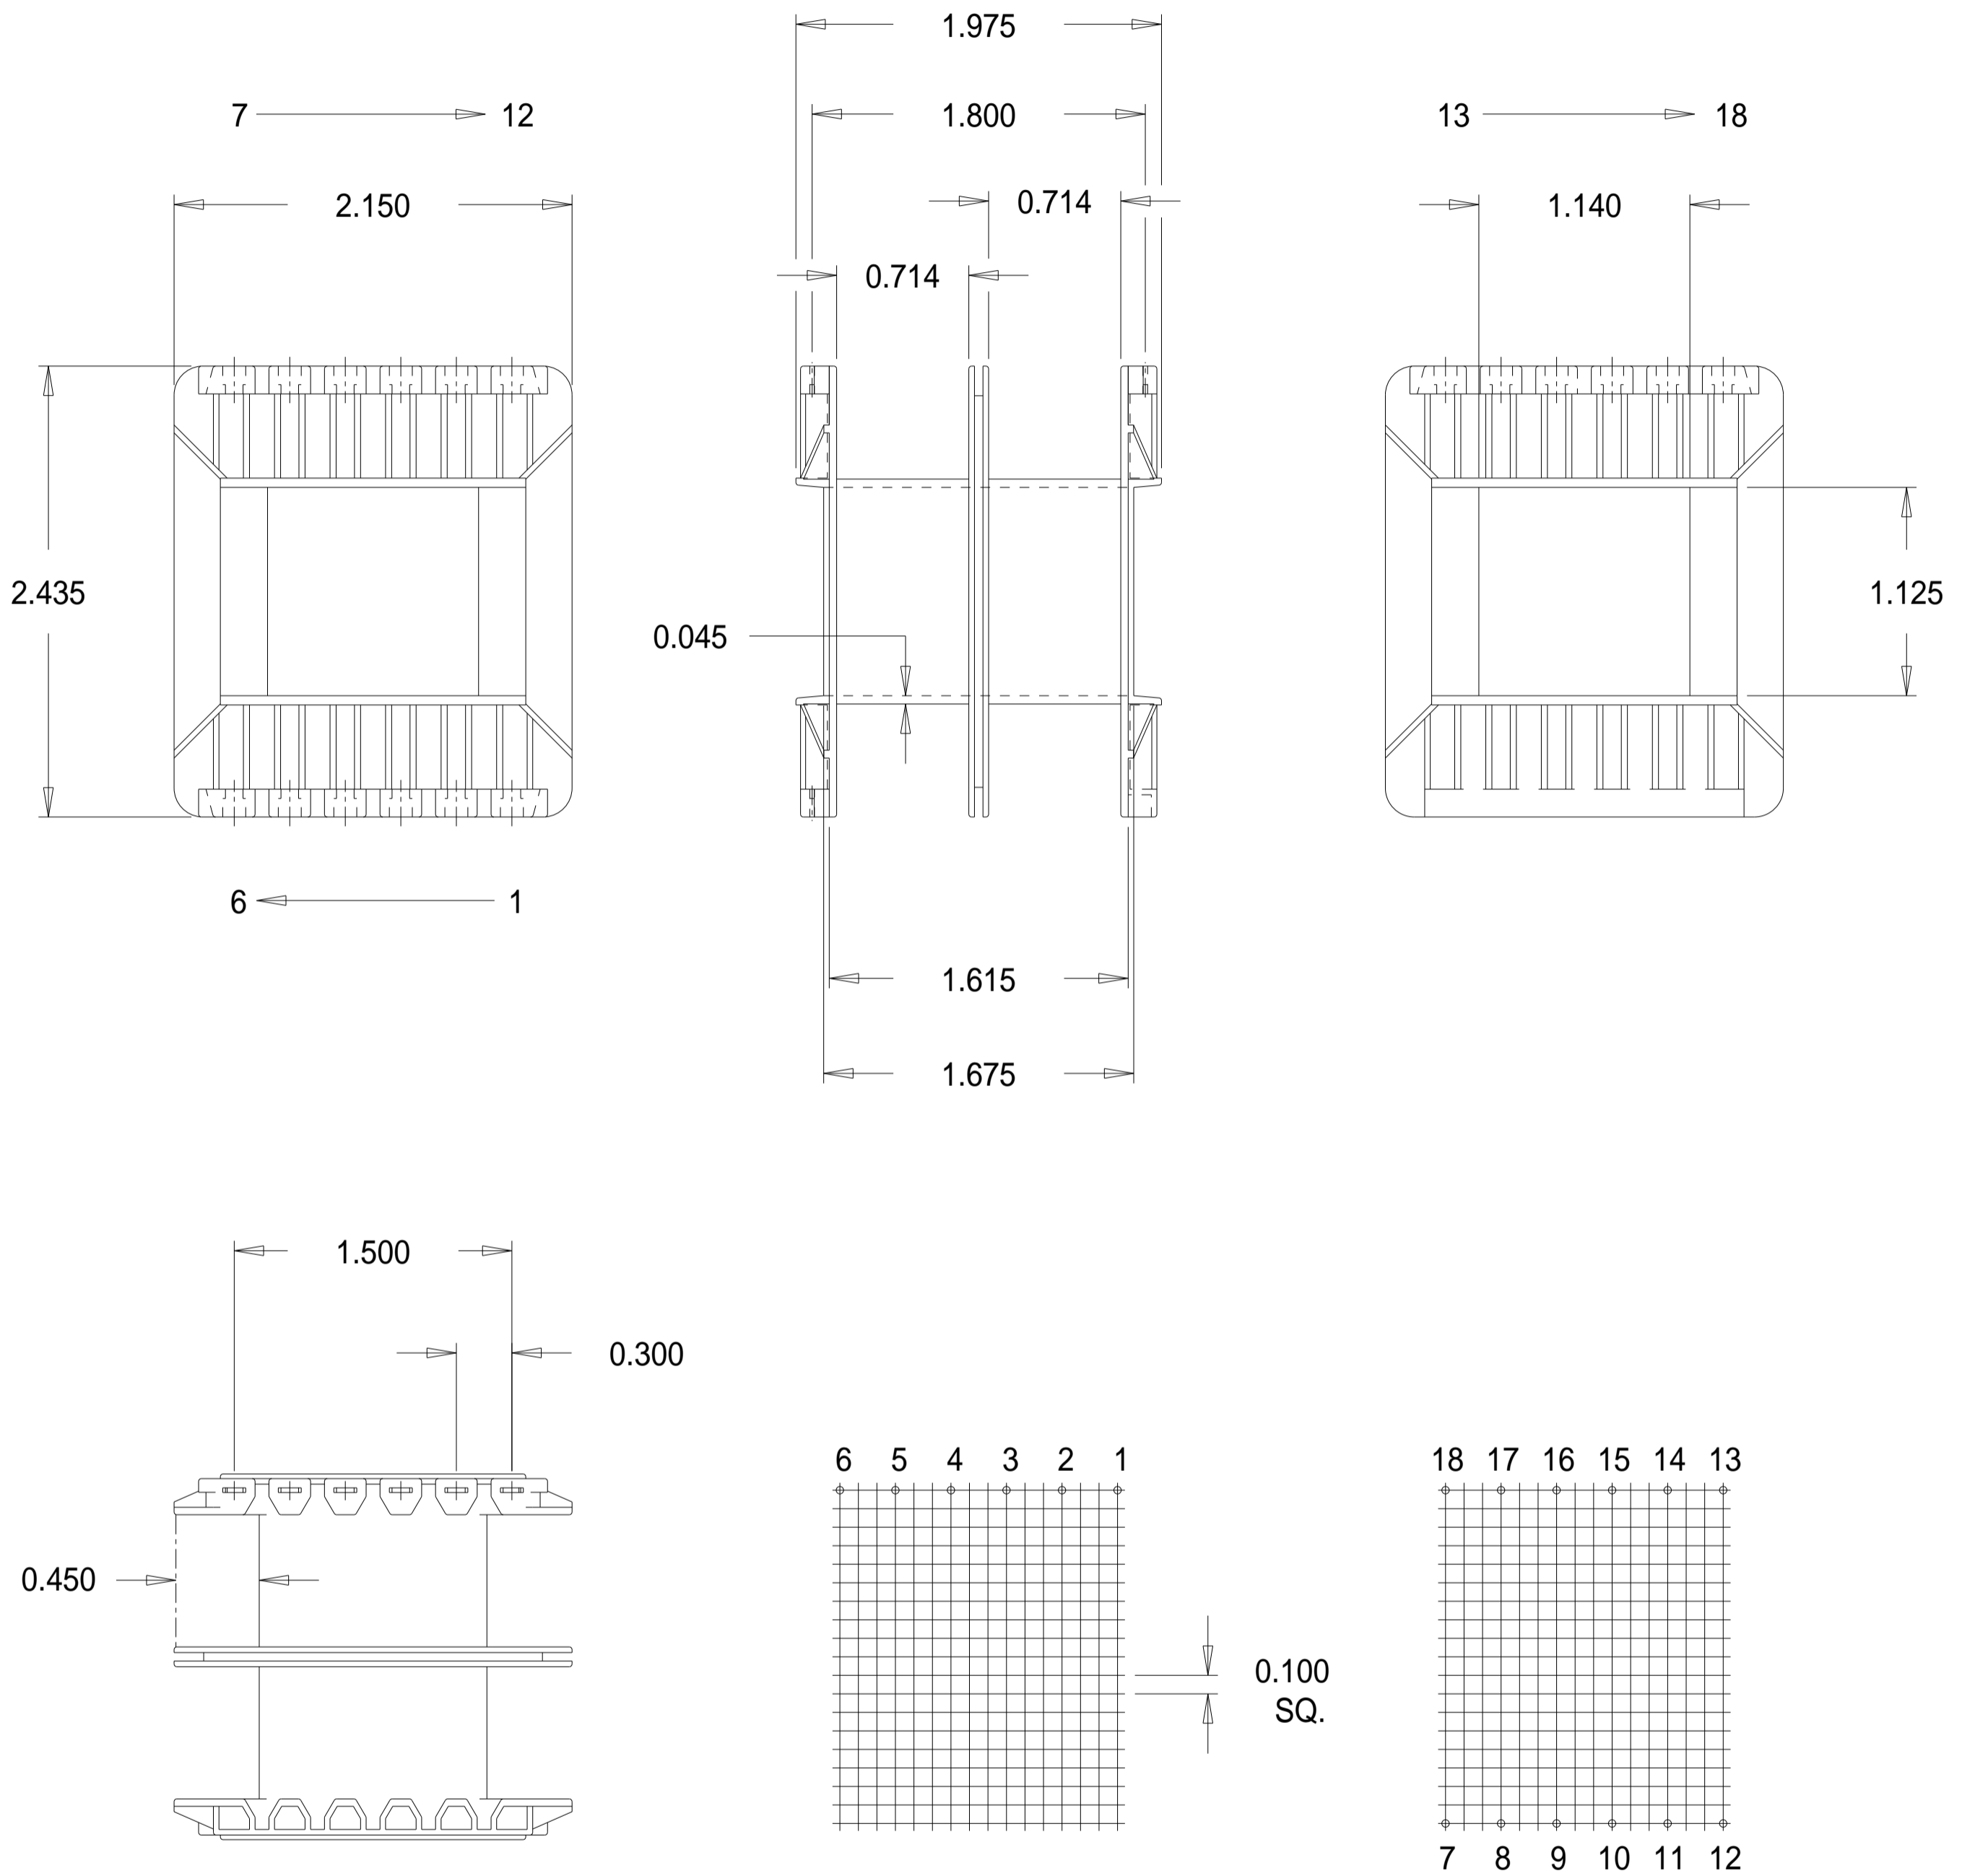

Part No. A96113

196 x 1 1/8 Shrouded Double Section

'A' Range Bobbin

Dimensions in inches.